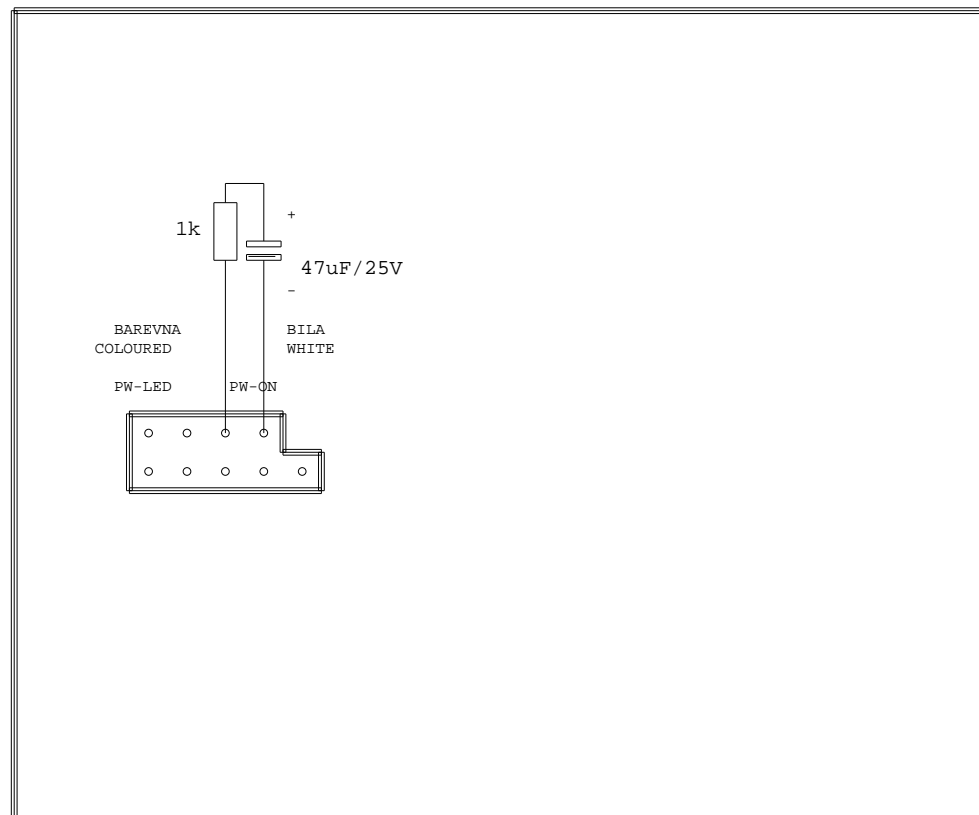

RESTART CIRCUIT FOR INTEL D975XBX2 MOTHERBOARD

STARTOVACOI OBVOD PRO DESKU INTEL D975XBX2

WINDOWS SYSTEMS

MEFI s.r.o		
Size	Document Number	REV
A	RESTART5	
Date:	April 1, 2008	Sheet 8 of 10